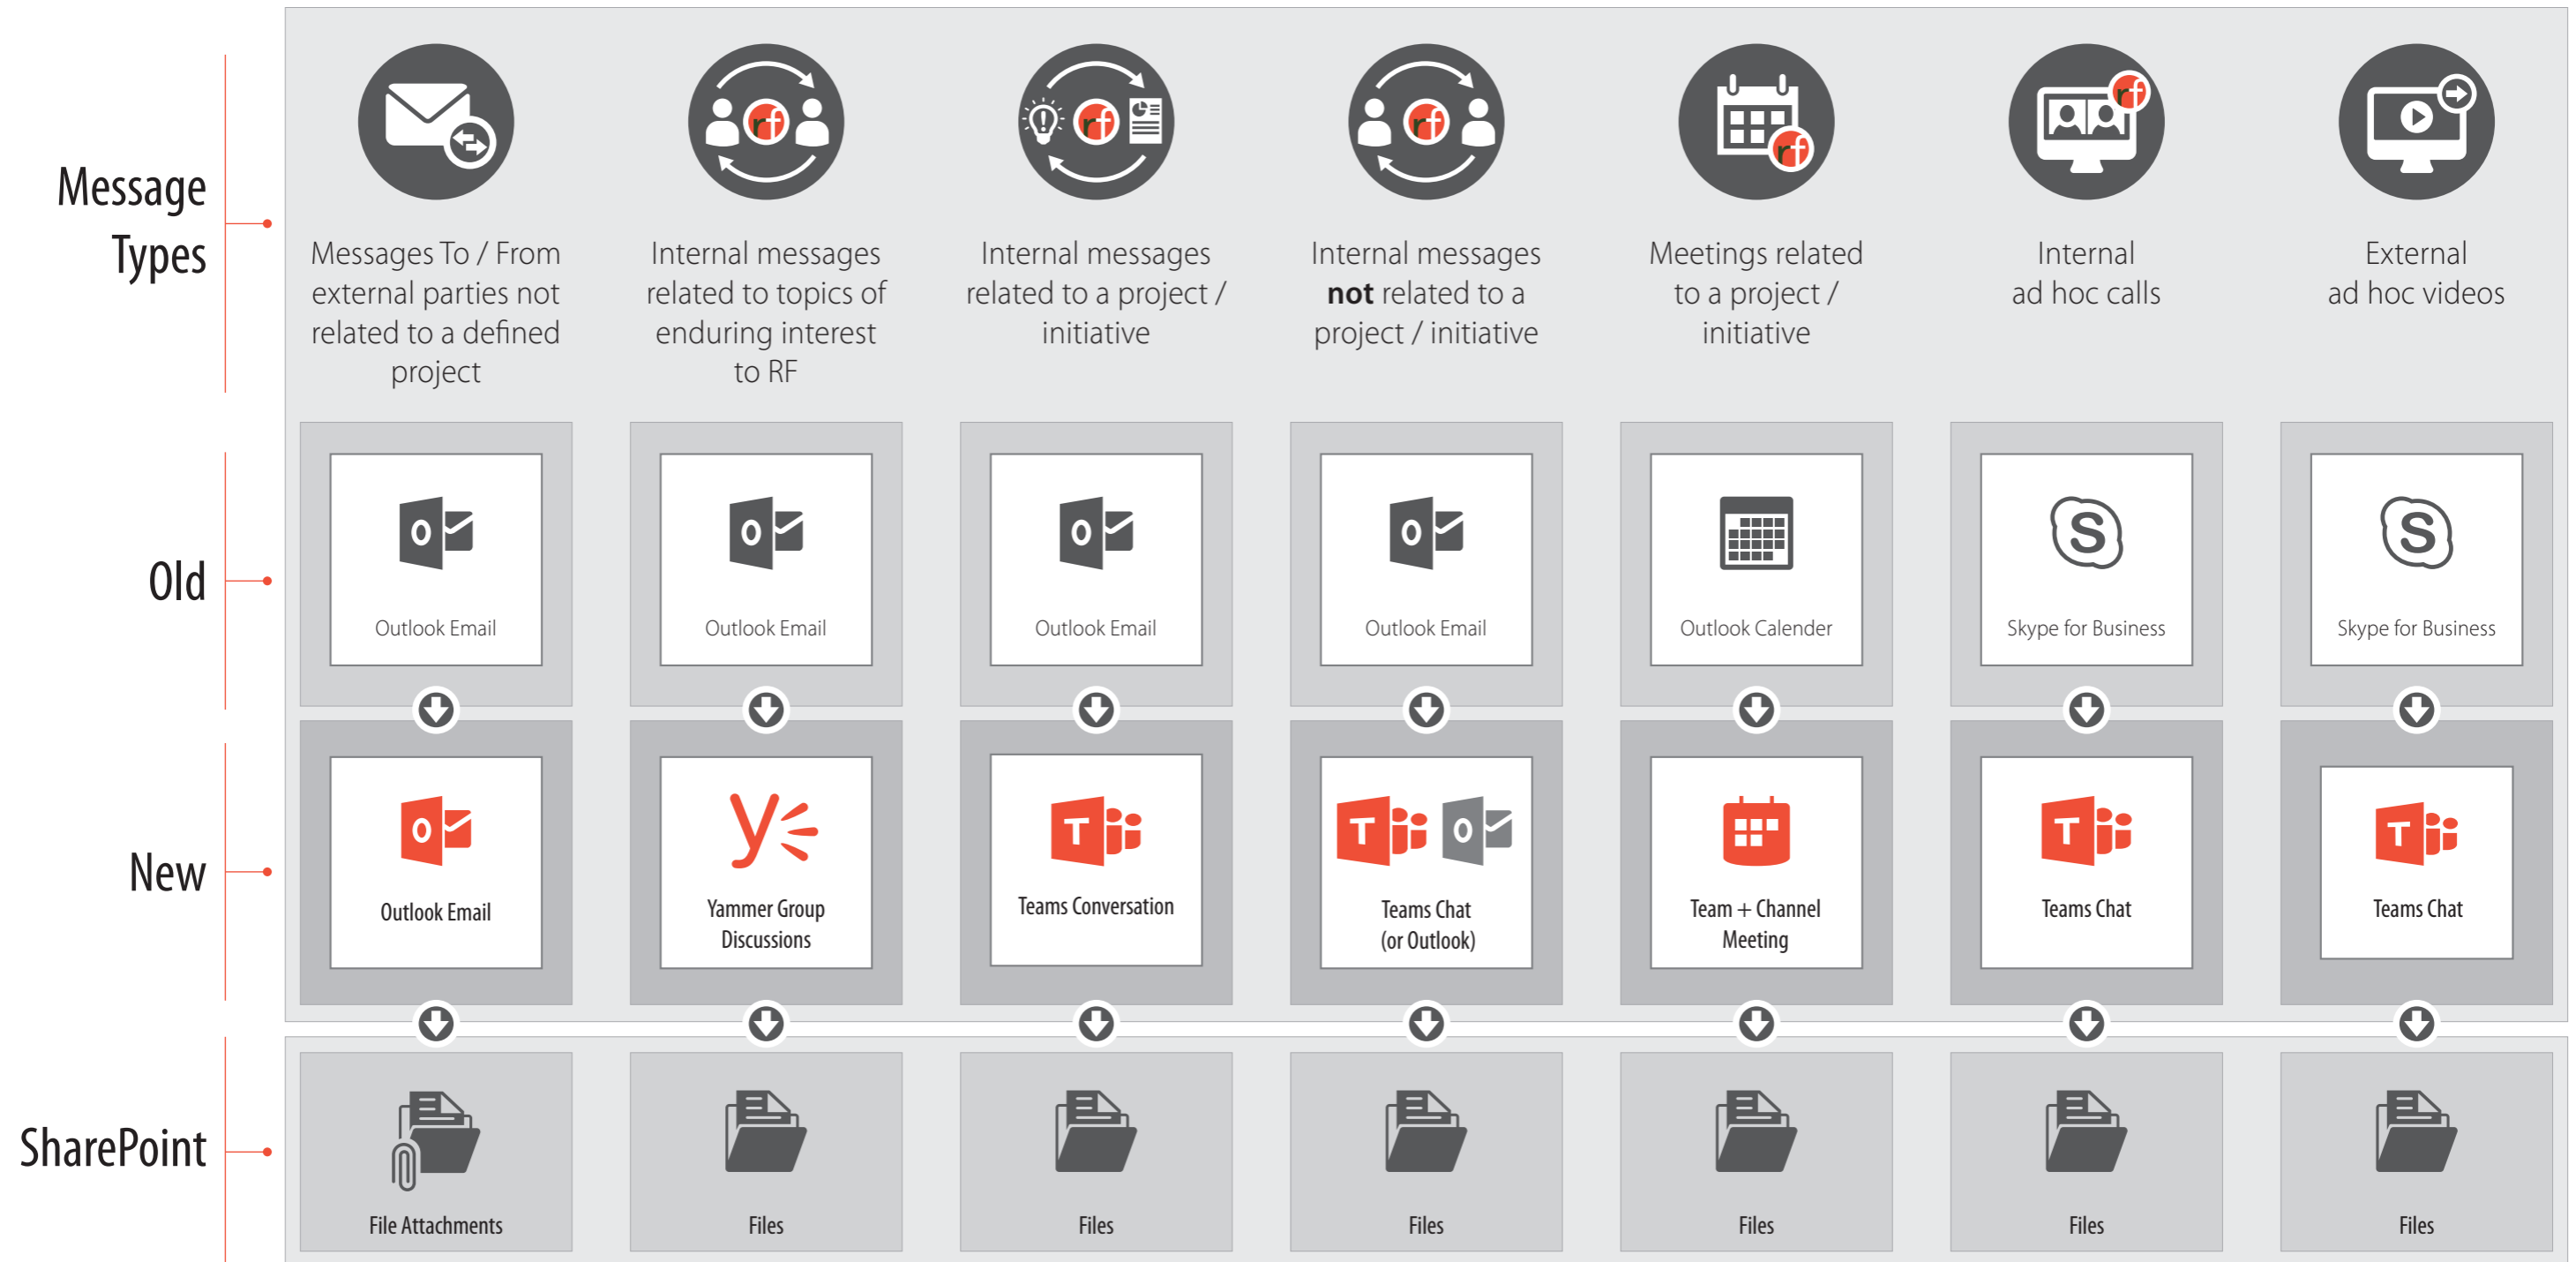

# Microsoft 0365 "Ecosystem"

Note: All files attached to activity in Yammer **AND** Outlook **AND** Teams **AND** OneDrive **AND** Stream are stored, searchable, accessible directly inside the SharePoint user experience **in addition to inside** the respective source user experience (Y, O, T, OD, S). That is **Every File** created, uploaded, edited in Y, O, T, OD, S can also simultaneously be found in SharePoint user experience. This is an Intentional **AND** not OR.